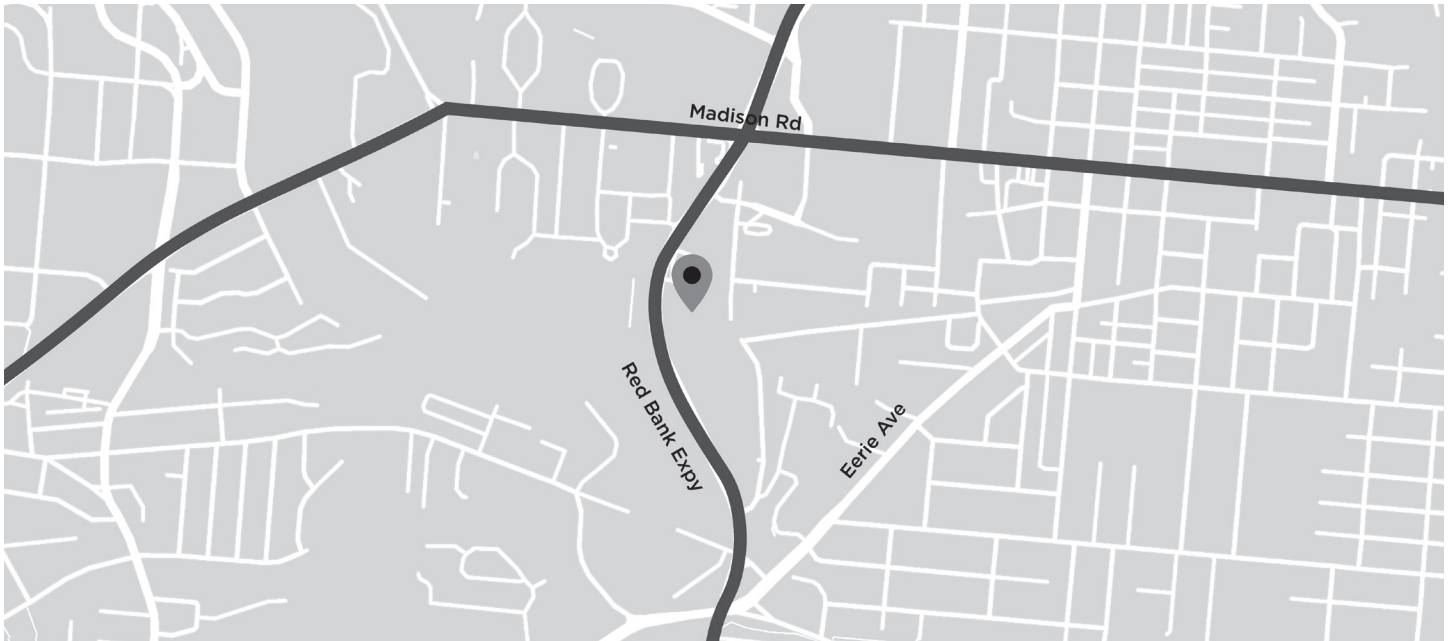

**Driving Directions to
4760 Red Bank Expressway
Suite 108
Cincinnati, OH 45227
(Red Bank)**

I-71

Take the Red Bank Expressway Exit (Exit 9) off I-71 and turn left at the 3rd traffic light (Hetzel Street). Take an immediate right to our building. Our office is located in Suite 108.

Route 50

Take Route 50 to the Red Bank Expressway Exit. Turn right onto Red Bank Expressway and at the 5th traffic light (Hetzel Street), turn right. Our office is located in Suite 108.