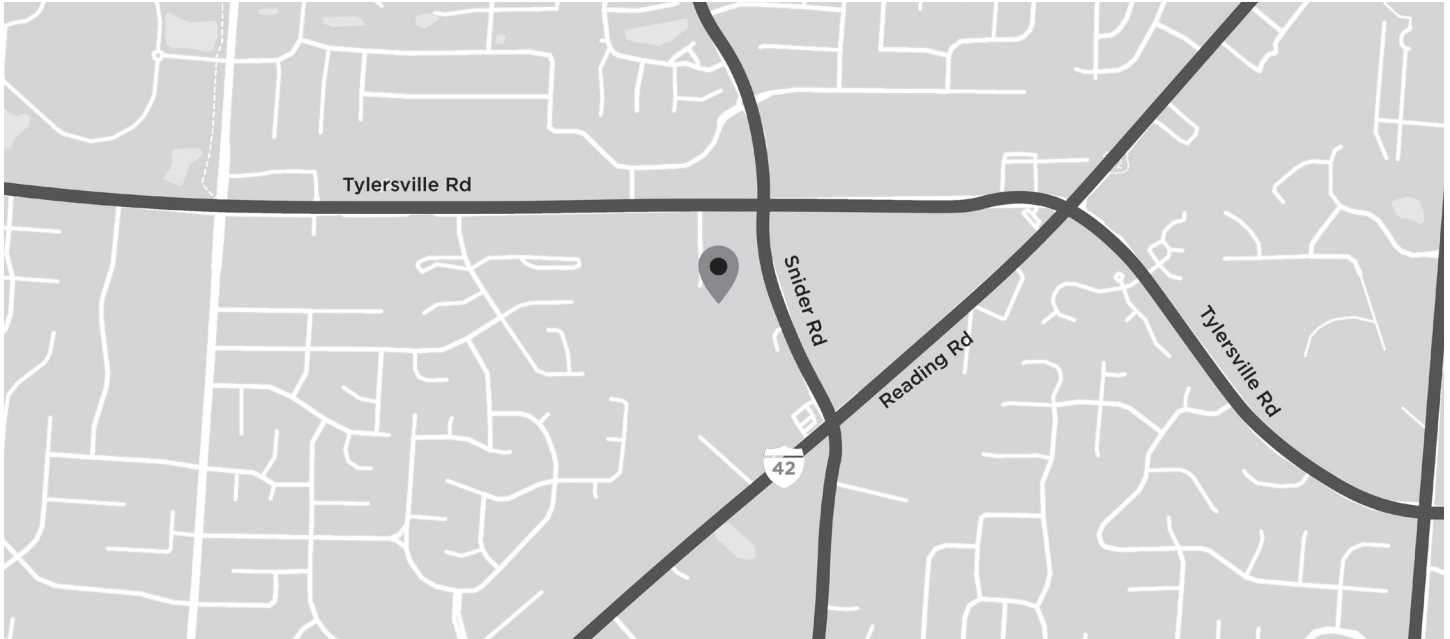

**Driving Directions to
6150 Radio Way
Mason, OH 45040**

From Interstate 75

From I-75 take the Tylersville Rd exit and proceed east. If traveling North on I-75, turn RIGHT off the exit ramp. If traveling South on I-75, turn LEFT off the exit ramp. Continue on Tylersville Rd to Radio Way (it will be right before Snider Rd). Turn RIGHT onto Radio Way and proceed to the end of the cul-de-sac to 6150 Radio Way.

From Interstate 71 North

From I-71 North, take the Western Row Rd. (Kings Island) exit and turn LEFT off the exit. Proceed west to Tylersville Rd. Continue on Tylersville Rd. until you reach Snider Rd. Turn LEFT onto Snider Rd. Then make an immediate RIGHT onto Sound Wave. At the Stop sign take an immediate LEFT onto Radio Way and proceed to the end of the cul-de-sac to 6150 Radio Way.

From I-71 South, exit 25

Turn RIGHT heading toward Mason. Turn left onto Kings Mills Rd. and travel 1.7 miles and turn LEFT to E.Main St/ US-42 S/OH-42. Turn LEFT onto US-42 S/OH-42. Turn RIGHT onto Tylersville Rd. Turn LEFT onto Snider Rd and an immediate RIGHT onto Sound Wave. Proceed to Stop sign to make a LEFT onto Radio Way and proceed to the end of the cul-de-sac to 6150 Radio Way.

From South US 42

Continue south on State Rt 42. Turn RIGHT onto Tylersville Rd. Continue onto Tylersville Rd until you reach Snider Rd. Turn LEFT onto Snider Rd. Take an immediate RIGHT onto Sound Wave. At the Stop sign take an immediate LEFT onto Radio Way and proceed to the end of the cul-de-sac to 6150 Radio Way.