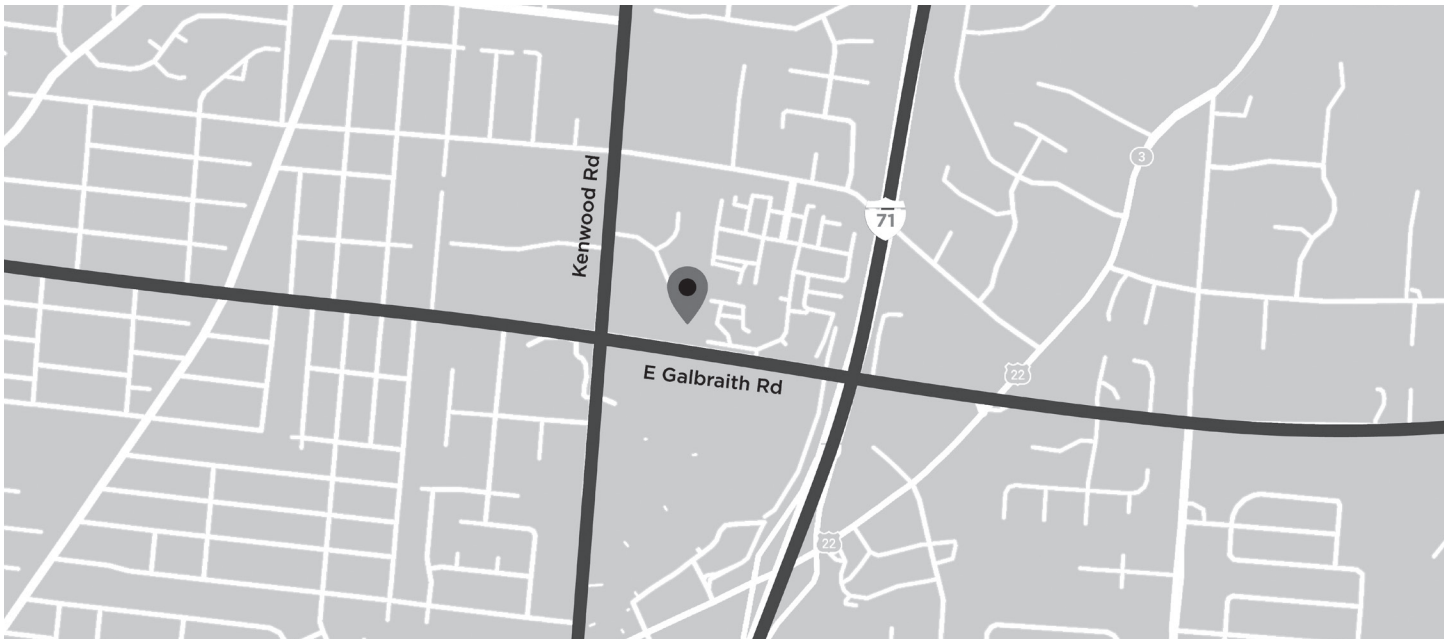

**Driving Directions to
5240 East Galbraith,
Suite B
Cincinnati, OH 45236
(Kenwood)**

From Amberley, Roselawn, Deer Park, Dillonvale and Points West

Follow Galbraith Road east toward Jewish Hospital and Kenwood Towne Centre. Continuing east on Galbraith, cross Kenwood Road and look for the office on your left in about ¼ mile. Turn left into the driveway and park directly in front of the building.

From Blue Ash, Points North and Ronald Reagan Highway

From Downtown Blue Ash and from Ronald Reagan Highway, proceed south on Kenwood Road going toward Kenwood Towne Centre. Turn left at East Galbraith Road near Jewish Hospital. Follow East Galbraith for about ¼ mile. Turn left into the driveway at 5240 East Galbraith and park directly in front of the building.

From Interstate 71

If coming from the North

Exit at Montgomery Road and turn left at the top of the exit ramp. Follow Montgomery Road north and turn left on East Galbraith Road. Follow East Galbraith, proceeding under Interstate 71 and past Indian Creek Apartments, then look for 5240 East Galbraith on your right. Turn right into the driveway and park directly in front of the building.

If coming from the South

Exit at Montgomery Road and turn right at the top of the exit ramp. Follow Montgomery Road north and turn left on East Galbraith Road. Follow East Galbraith, proceeding under Interstate 71 and past Indian Creek Apartments, then look for 5240 East Galbraith on your right. Turn right into the driveway and park directly in front of the building.