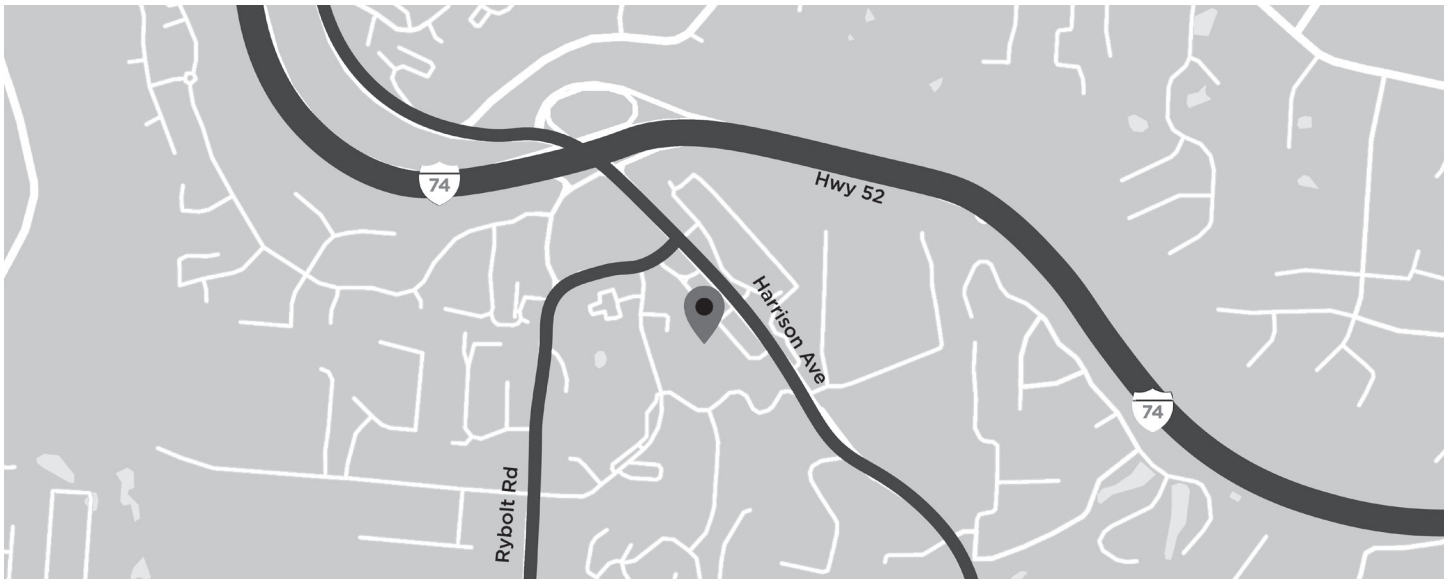

**Driving Directions to  
6507 Harrison Avenue, Suite E  
Cincinnati, OH 45247  
(Green Township)**

### **If coming from the East**

Exit at Harrison Road / Rybolt Road. At the end of the offramp, turn left onto Harrison Avenue. Proceed on Harrison Avenue under the highway. You will pass the intersections for Old Rybolt Road and Rybolt Road. At the next light (which represents the main entrance for Meijer), turn right onto the driveway that runs between White Castle and Wendy's. Follow this driveway to the parking lot of the office building and then drive up and around to the back of the building. Apex Eye is at Suite E.

### **From Bridgetown, Western Hills, Westwood and neighboring areas**

Follow Harrison Avenue northwest toward Interstate 74. After passing through the intersection of Harrison Avenue and Bluesky Drive (right) and Eaglesnest Drive (left), continue on Harrison to the next traffic light – here you will see the entrance to Meijer on your right and Wendy's and White Castle on your left. Turn left at this light. Follow this driveway to the parking lot of the office building and then drive up and around to the back of the building. Apex Eye is at Suite E.

Neighboring tenants in the building include Mercy Health, Bucketheads, Salon Lofts and Painting With a Twist. Apex Eye is located on the upper level, which is accessible by driving around to the back of the building. Free parking is directly outside the office.