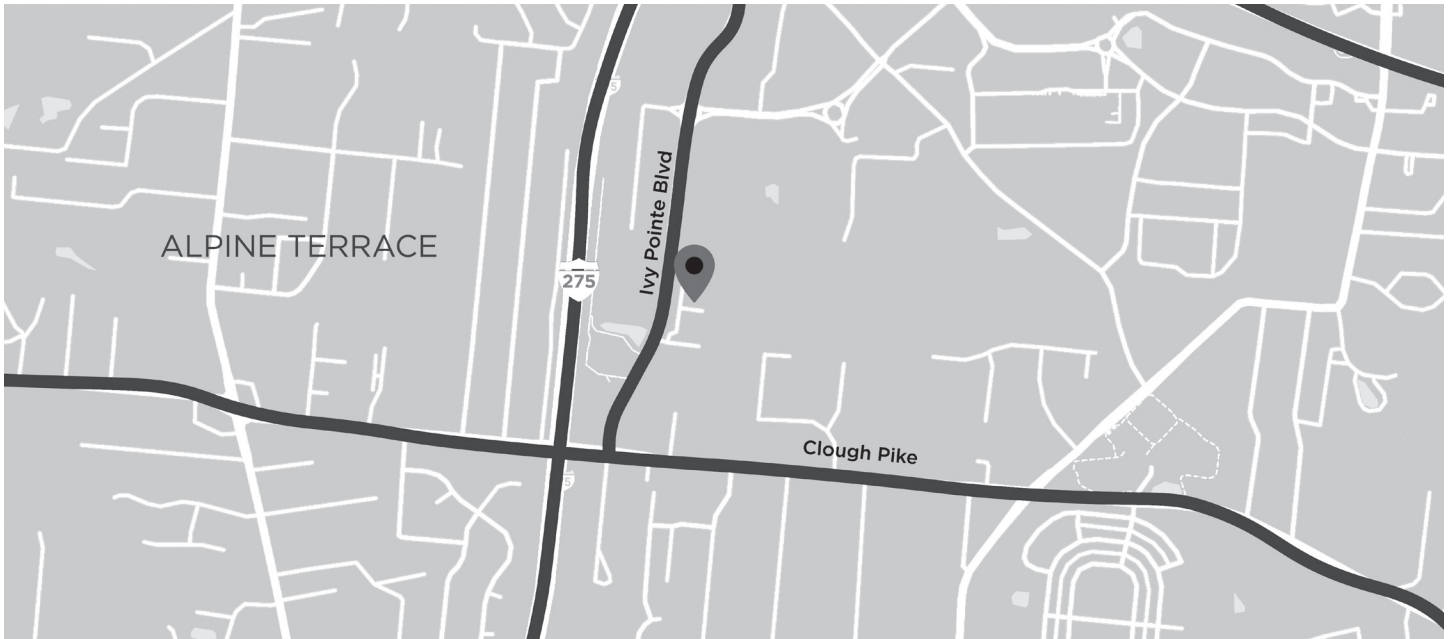

**Driving Directions to
601 Ivy Gateway
Suite 301
Cincinnati, OH 45245
(Eastgate)**

From the North

Take I-275 to OH-32 East, Exit 63A-B, ramp on right for OH-32 toward Eastgate Boulevard / Newtown. Turn left onto OH-32 E, and take ramp right following signs for Eastgate Boulevard, turning right onto Eastgate Boulevard at the light. Stay on Eastgate Boulevard, crossing Aicholtz Road. At the roundabout, take 1st exit onto Ferguson Drive. At the next roundabout, take the 2nd exit onto Ivy Pointe Boulevard. The address is 601 Ivy Gateway.

From the South

Take I-275 North to Exit 63 A-B for OH-32 East toward Batavia / Eastgate Blvd / Newtown. Turn right onto OH-32 E. Take the ramp on the right and follow the signs for Eastgate Boulevard, turning right onto Eastgate Boulevard at the light. At the first roundabout, take the first exit onto Ferguson Drive. At the next roundabout, take the 2nd exit onto Ivy Pointe Boulevard. The address is 601 Ivy Gateway.

From the East

On OH-32 West bound, turn left at Gleneste Withamsville Road and go 1.2 miles to Aicholtz Road. Turn right onto Aicholtz Road then go 1 mile to Eastgate Boulevard. Turn left onto Eastgate Boulevard, and at the first roundabout, take the first exit onto Ferguson Drive. At the next roundabout, take the 2nd exit onto Ivy Pointe Boulevard. The address is 601 Ivy Gateway.

From the East

On OH-32 West bound, take the Eastgate Boulevard exit and turn left at the light onto Eastgate North Dr. and go 0.1 miles to Eastgate Boulevard. Turn left onto Eastgate Boulevard, and at the first roundabout, take the first exit onto Ferguson Drive. At the next roundabout, take the 2nd exit onto Ivy Pointe Boulevard. The address is 601 Ivy Gateway.